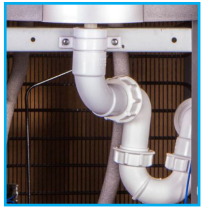

Fitted With Our 10 Litre Overflow System With Alarm To Signal When Full. (Floor-Standing only)

FloodGuard - Inlet Solenoid Only Opens To Allow Water Into The Cooler. When Water Is Dispensed. By Remaining Closed All Other Times It Protects The Cooler Against Leaks.

Cowling To Fix The Cooler Securely To The Wall (Supplied Separately).

Mains Drainage - Connect The Drip Tray To Mains Drainage. Can Be Supplied With A Pump, To Pump The Water Over 50m & A Rise Of 5m.

Infra red sensor to enable contact-less dispensing