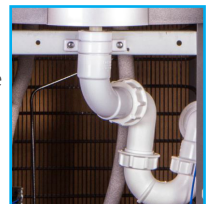

Installation Rail With Filter. Includes Compression Fitting, 1-Micron Green Filter, Water Block, Copper Pressure Reducing Valve & Non-Return Valve.

10 Litre Overflow System With Alarm To Signal When Full . (Factory Fitted).

**SIP<sup>®</sup>neo<sub>3</sub>**

SIPNeo3 automatic 24/7 ozone sanitisation can be retro-fitted to achieve maximum hygiene & reduce the need for sanitising visits by 50%

Mains Drainage - Connect The Drip Tray To Mains Drainage. Can Be Supplied With A Pump, To Pump The Water Over 50m & A Rise Of 5m.